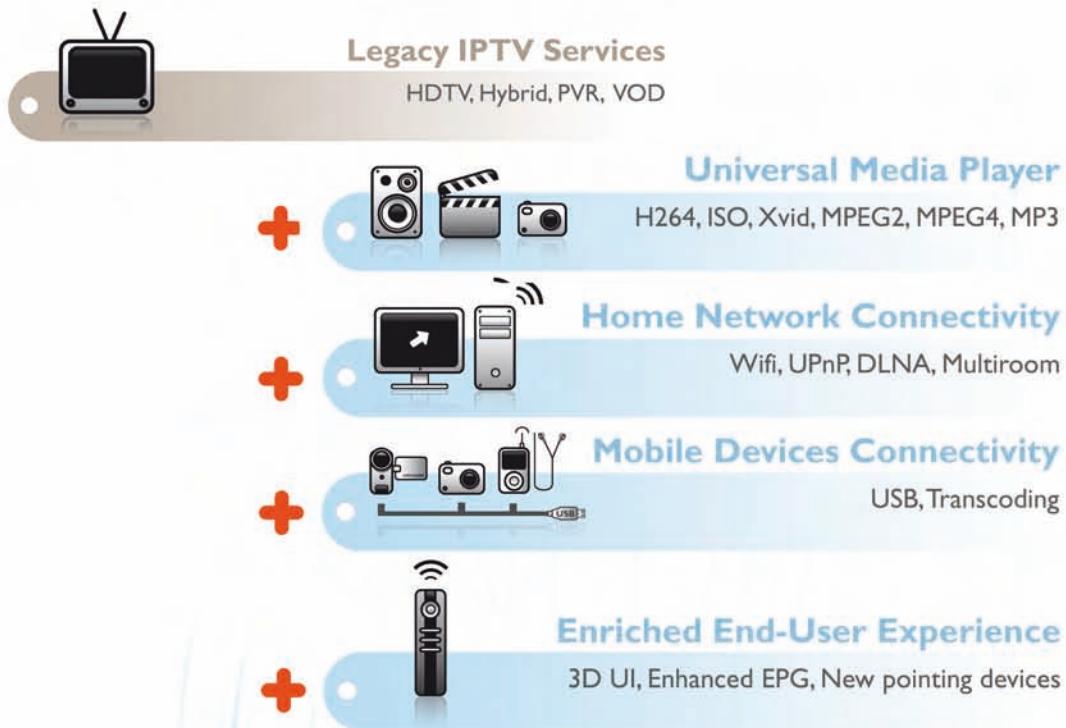

## HD IPTV Box

IPTV box featuring home networking

Wyplay unveils its newest generation HD IPTV reference design. Targeting ISP and Telcos, this platform offers state of the art services to consumers. This reference design includes a hardware platform with its associated software.

### Core

- Based on ST7109 chipset, supports high-definition content and state of the art A/V decoding
- Wyplay software based on Embedded Linux OS

### Digital TV

- HD support
- IP streaming
- Hybrid support : DVB-T or DVB-C
- PVR with watch and record, time-shifting using internal SATA or external USB2.0 disks
- EPG