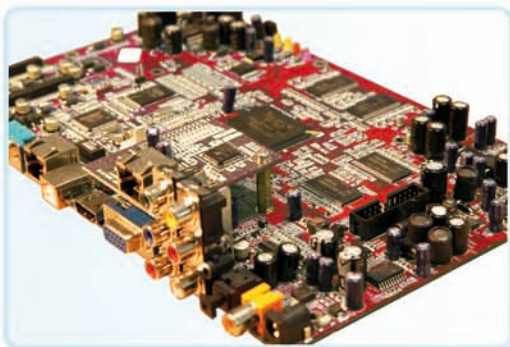

HD IPTV Box

Reference design

Core

- Based on ST7109 chipset, supports high-definition content and state of the art A/V decoding
- Wyplay software based on Embedded Linux OS

Digital TV

- HD support
- IP streaming
- Hybrid support : DVB-T or DVB-C
- PVR with watch and record, time-shifting using internal SATA or external USB2.0 disks
- EPG

Security

- Hardware compliant with latest CAS requirements
- DRM
- Platform hardware protected
- Macrovision and HDCP video protection
- Local HDD encryption

Network protocols

- IP version 4, version 6
- HTTP/HTTPS, TCP, UDP, FTP
- RTP/RTSP/RTCP
- IGMP v2 v3
- SSL (version 3.0, 64 and 128 bits)
- NTP
- DHCP and Auto IP network configuration

Connectivity

- Ethernet port 10/100
- USB2.0: mass storage, PTP, keyboard, mouse, gamepad, webcam, accessories
- WiFi add-on: a/b/g/ or n
- Video: CVBS/SVHS/YUV/HDMI (1080i)
- Audio: L/R, SPDIF
- Smartcard reader
- Bluetooth (optional)

Box management

- Software upgrade (from USB, from network)
- HTTP remote management

Web browser

- XHTML 1.0 , HTML 4.01
- CSS 2
- Dom 1,2
- Cookies
- Javascript 1.5 (ECMAScript 262)
- AJAX
- SVG, Canvas
- XML Data parsing
- Javascript API for application framework

Audio

- MPEG1/2, MP3, WMA, AAC, DTS, AC3, Ogg Vorbis
- Internet radio
- Playlist management

Video

- MPEG1/2, MPEG4 Part 2, MPEG4 Part 10 SD/HD (AVC / H.264), WM9/VC1 SD/HD, Xvid
- AVI, ASF, MP4, MKV, ISO, VOB, TS
- Smooth trick modes
- Multiple audio tracks / subtitle files

Photo Abum

- JPEG, BMP, TIFF, PNG
- Slideshow with animation
- Pan/scan, Zoom, Rotate
- Thumbnail mode

Home networking

- Compliant with UPnP /DLNA 1.5 standards
- DHCP + Auto-IP network configuration
- Media Player: Access PC and networked devices content
- Media Server: Share internal or USB contents with PC and other networked devices

Options

- NAND flash support for PauseTV/rewind TV support
- Flexible Front Panel
- CD/DVD reader/burner (USB or ATAPI)

wyplay

200 avenue de Provence
13190 Allauch
France

Tel: +33 (0)491 457 180
Fax: +33 (0)491 349 994
info@wyplay.com
www.wyplay.com

Wyplay is a member
of UPnP™ and DLNA™